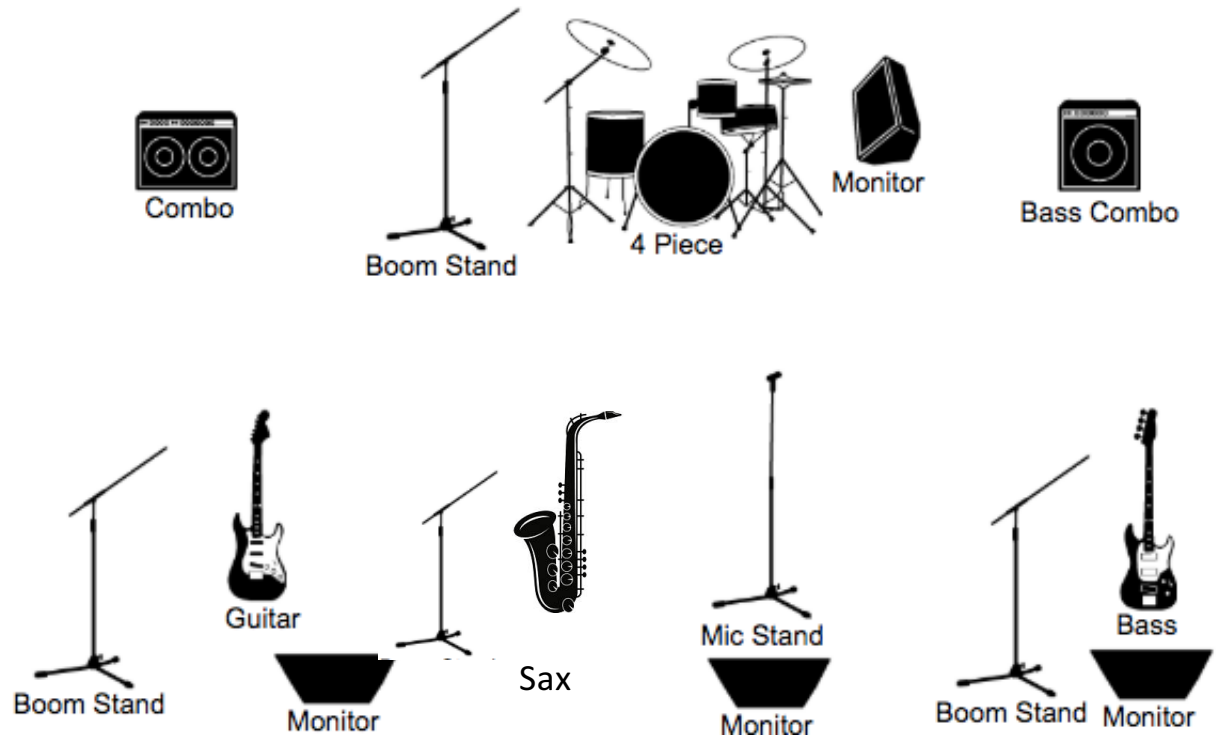

Plot with Sax

Input list:

- | | |
|---------------------|-----------|
| 1. Lead vocals | 8. Kick |
| 2. Guitarist Vocals | 9. Hi Hat |
| 3. Drummer Vocals | 10. Tom 1 |
| 4. Bassist Vocals | 11. Tom 2 |
| 5. Guitar amp – Mic | 12. Sax |
| 6. Bass amp – DI | |
| 7. Snare | |

Notes:

Lead vocalist brings own stand and wireless mic system. Guitarist and bassist bring own mic; drummer uses house mic. Guitar amp needs stand or side-wash depending on house PA. All monitors need all vocals; guitar in guitarist and drummer monitors. Sax needs mic and boom. We also have an 8'x7' hanging banner.